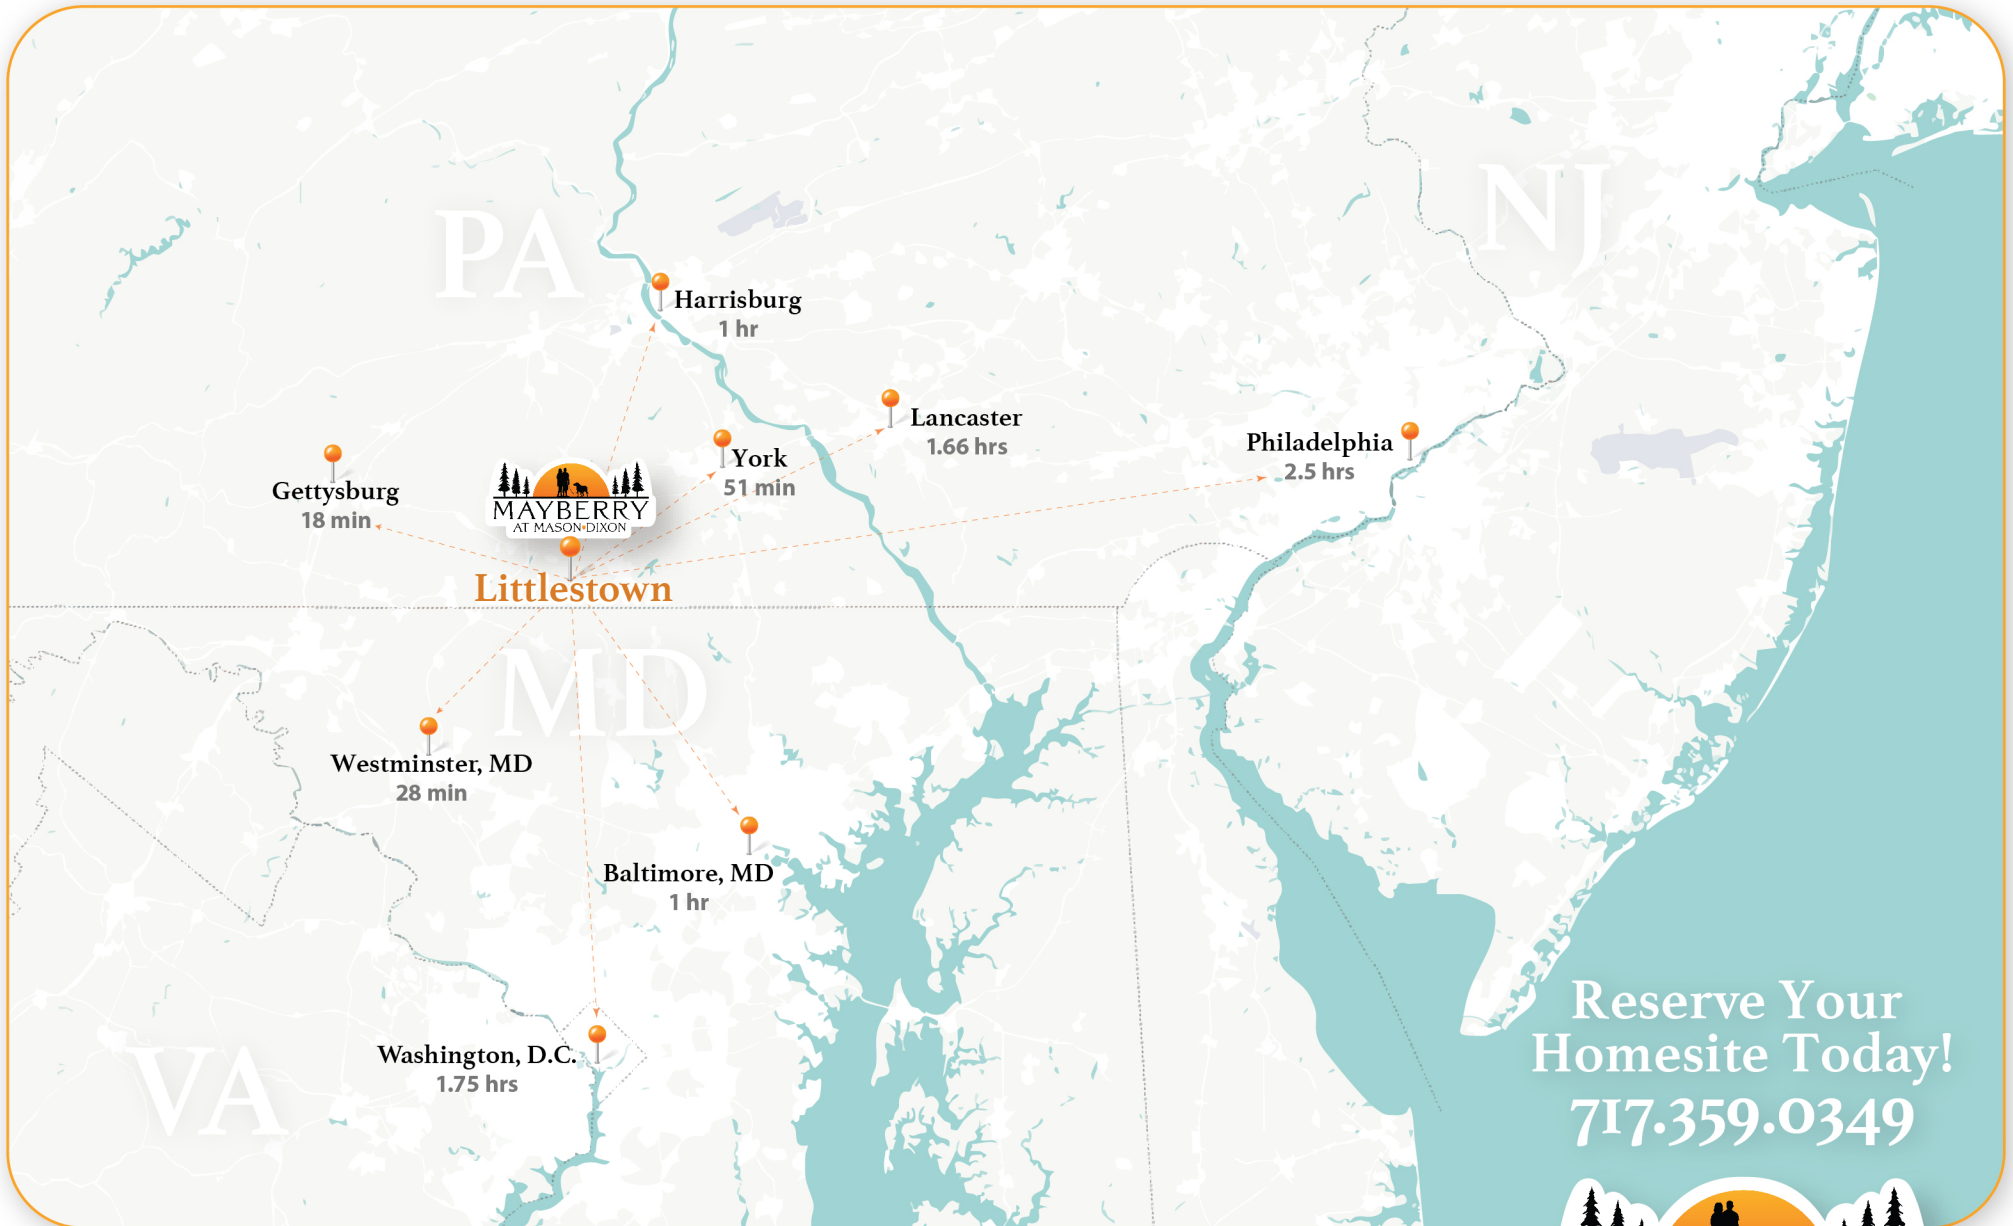

# Major Cities Proximity Map

Reserve Your  
Homesite Today!  
717.359.0349

Highlights each major cities close proximity to Littlestown, PA