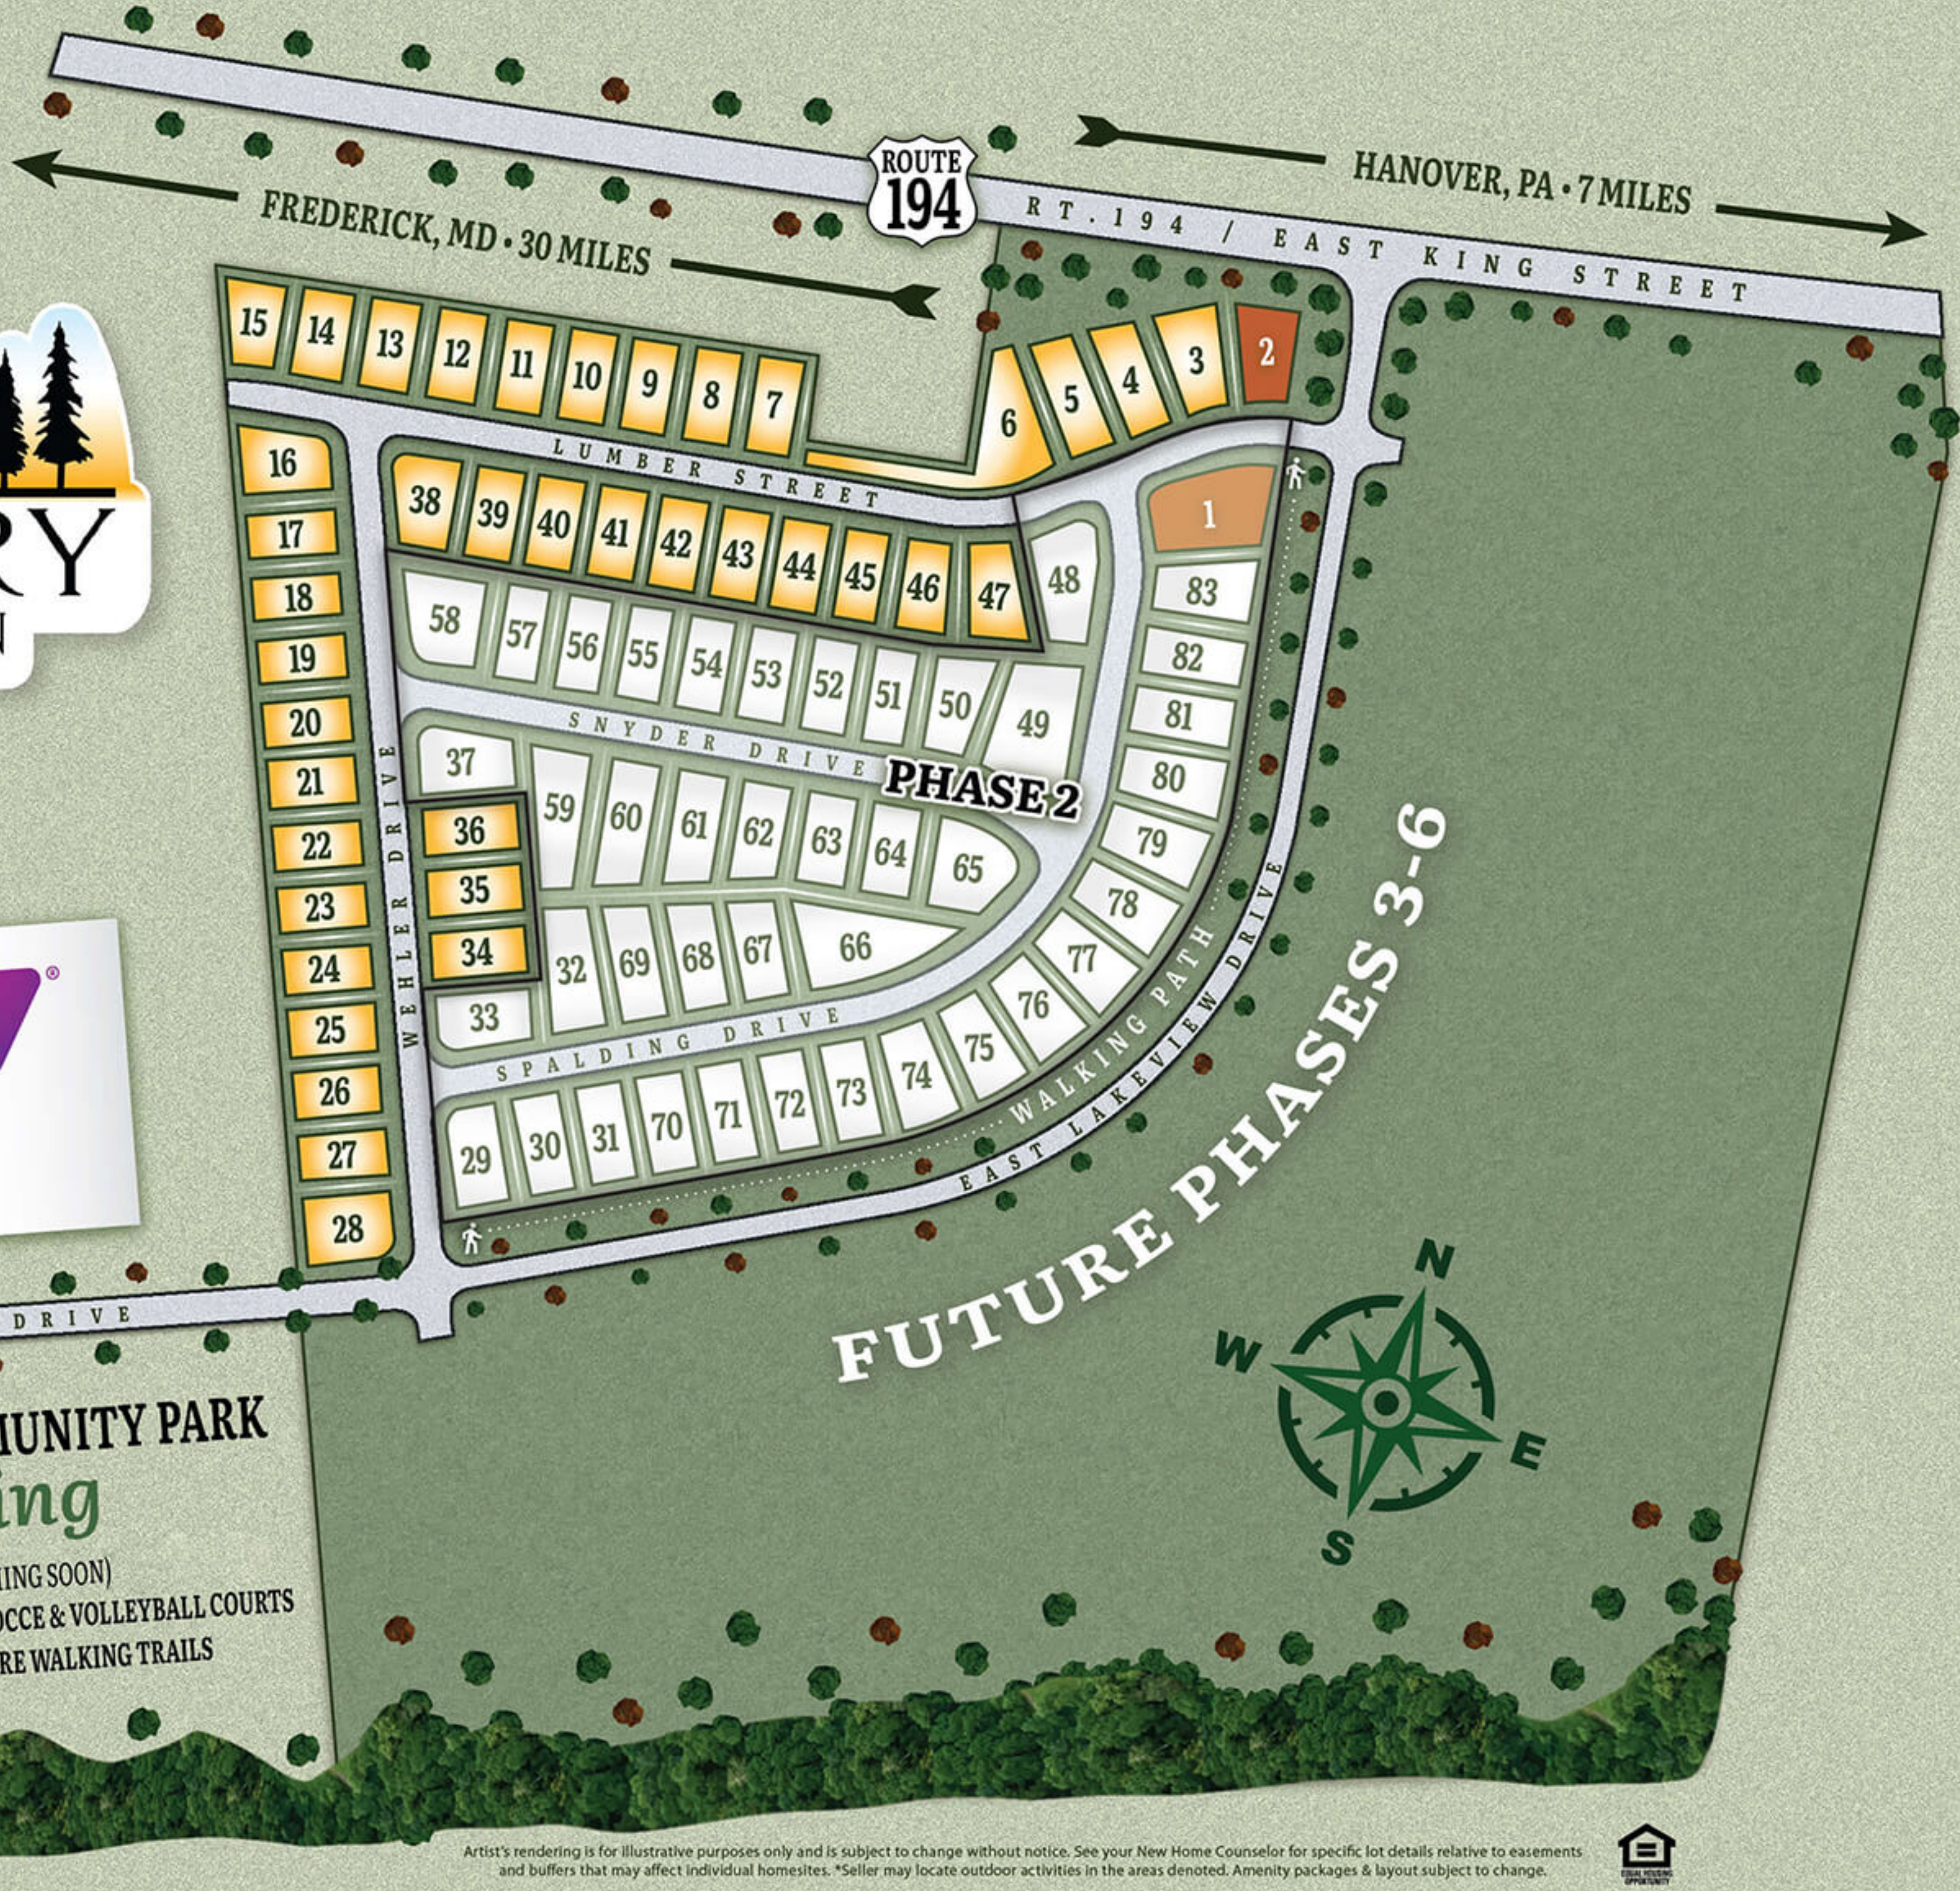

# MAYBERRY

AT MASON DIXON

GETTYSBURG, PA  
10 MILES

WESTMINSTER, MD  
14 MILES

## LITTLESTOWN COMMUNITY PARK

Featuring

- PICKLE BALL COURTS (COMING SOON)
- BALL FIELDS & HORSESHOE PITCHING • BOCCE & VOLLEYBALL COURTS
- PICNIC & PAVILION AREAS • NATURE WALKING TRAILS

Artist's rendering is for illustrative purposes only and is subject to change without notice. See your New Home Counselor for specific lot details relative to easements and buffers that may affect individual homesites. \*Seller may locate outdoor activities in the areas denoted. Amenity packages & layout subject to change.

# AVAILABLE LOTS ACREAGE

LOT	AREA (SQ FT)	ACREAGE
1	17,426.70	0.40
2	11,967.16	0.27
3	12,711.45	0.29
4	11,598.12	0.27
5	12,407.42	0.28
6	20,193.53	0.46
7	10,047.91	0.23
8	10,049.23	0.23
9	10,045.28	0.23
10	10,035.99	0.23
11	10,021.29	0.23
12	10,001.10	0.23
13	10,097.58	0.23
14	10,062.42	0.23
15	10,142.00	0.23
16	13,255.62	0.30
17	10,129.30	0.23
18	10,131.36	0.23
19	10,132.22	0.23
20	10,131.88	0.23
21	10,131.54	0.23
22	10,131.20	0.23
23	10,130.86	0.23
24	10,130.52	0.23
25	10,130.18	0.23
26	10,129.84	0.23
27	10,129.50	0.23
28	13,905.10	0.32
34	10,124.00	0.23
35	10,125.00	0.23
36	10,125.00	0.23
38	12,168.59	0.28
39	10,125.00	0.23
40	10,125.00	0.23
41	10,125.00	0.23
42	10,125.00	0.23
43	10,125.00	0.23
44	10,125.00	0.23
45	10,125.00	0.23
46	10,847.55	0.25
47	12,183.78	0.28